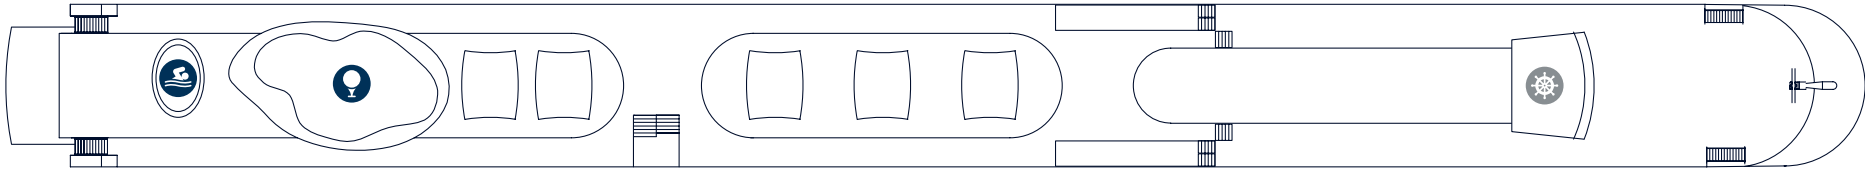

MS Annabelle

Deckplan | Deck plan

Sonnendeck | Sun deck

Orion Deck | Orion Deck No. 300

Saturn Deck | Saturn Deck No. 200

Neptun Deck | Neptune Deck No. 100

Legende

- Eingang
- Aufzug
- Rezeption
- Travel Desk
- Bordshop
- Restaurant
- Bar
- Bistro
- Panoramason
- Pool
- Fitness
- Bibliothek
- Golf
- Wellness
- WC
- Küche
- Steuerhaus
- Besatzung
- Zweitbettkabine¹
- Zweitbettkabine²
- Dreibettkabine¹
- Junior Suite¹

Key

- Entrance
- Elevator
- Reception Desk
- Travel Desk
- Bordshop
- Restaurant
- Bar
- Bistro
- Panorama Salon
- Pool
- Fitness
- Reading Corner
- Golf
- Wellness
- Restrooms
- Kitchen
- Wheelhouse
- Crew
- Double Cabin¹
- Double Cabin²
- Triple Cabin¹
- Junior Suite¹