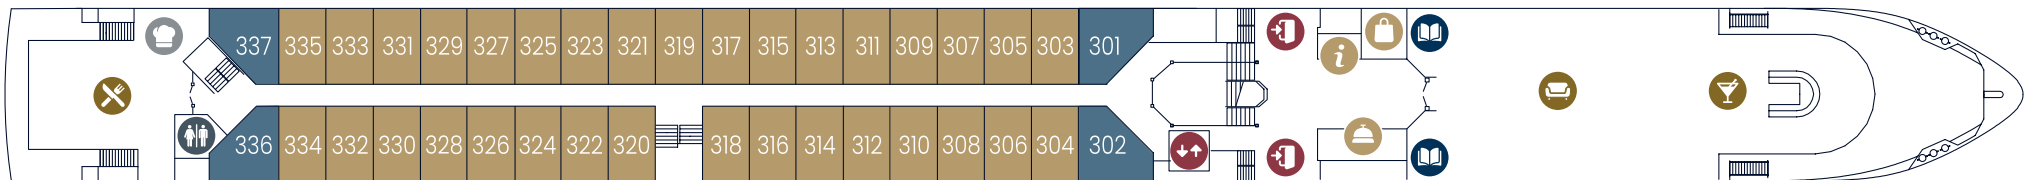

MS Annabelle

Deckplan | Deck plan

Sonnendeck | Sun deck

Orion Deck | Orion Deck No. 300

Saturn Deck | Saturn Deck No. 200

Neptun Deck | Neptune Deck No. 100

Legende

- Eingang
- Aufzug
- Rezeption
- Travel Desk
- Bordshop
- Restaurant
- Bar
- Bistro
- Panoramason
- Pool
- Fitness
- Bibliothek
- Golf
- Wellness
- WC
- Küche
- Steuerhaus
- Besatzung
- Zweitbettkabine¹
- Zweitbettkabine²
- Dreibettkabine¹
- Junior Suite¹

Key

- Entrance
- Elevator
- Reception Desk
- Travel Desk
- Bordshop
- Restaurant
- Bar
- Bistro
- Panorama Salon
- Pool
- Fitness
- Reading Corner
- Golf
- Wellness
- Restrooms
- Kitchen
- Wheelhouse
- Crew
- Double Cabin¹
- Double Cabin²
- Triple Cabin¹
- Junior Suite¹